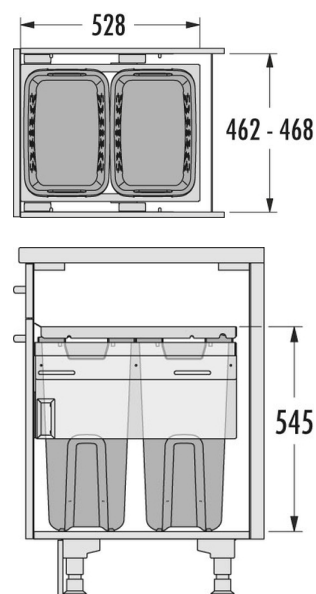

Hailo Laundry Carrier 500 dark grey

3270821

GTIN: 4007126302700

For 50 cm wide base-cabinets

SLIDE

2 BUCKET

66 L

TOTAL

Suitable for cabinet width (cm)
50

Specifications

Type of installation	Slide	✓
Cabinet-width min. (cm)	50	
Cabinet-width max. (cm)	50	
Suitable for cabinet width (cm)	50	
Sidewall mounted		✓
Slides	covered, dampened slides with self-closing device with fully synchronized over-travel	
Side-wall thickness (mm)	16 - 19 mm (self-adjusting)	
Product dimensions (WxDxH) (mm)	462-468 x 528 x 545	
Packing dimensions (WxDxH) (mm)	490 x 320 x 620	
System-depth (mm)	528	
Number of bins	2	
Capacity (l)	2 x 33	
Total volume (l)	66	
Color metal parts	dark grey	
Color plastic parts	white	

PRODUCT SPECIFICATION SHEET

Weight incl. packing (kg)

13,3
